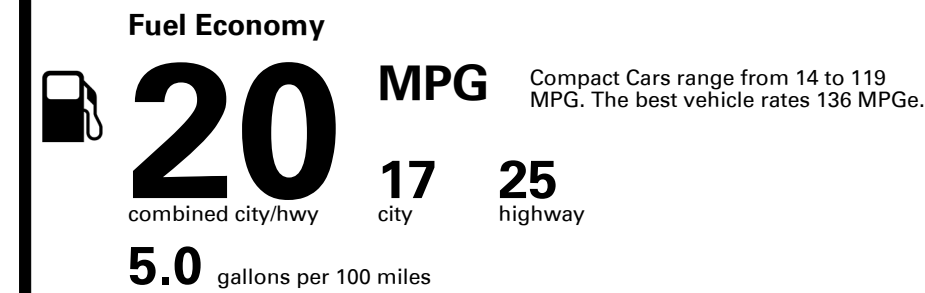

TOTAL PRICE: \$46,975.00

11 A 1849GMORNI

EMISSIONS:
This vehicle is certified to meet emission requirements in all 50 states

EPA DOT Fuel Economy and Environment

Gasoline Vehicle

You spend \$4,250
more in fuel costs over 5 years compared to the average new vehicle.

Annual fuel cost \$2,250

Fuel Economy & Greenhouse Gas Rating (tailpipe only)

Smog Rating (tailpipe only)

This vehicle emits 458 grams CO₂ per mile. The best emits 0 grams per mile (tailpipe only). Producing and distributing fuel also create emissions; learn more at fueleconomy.gov.