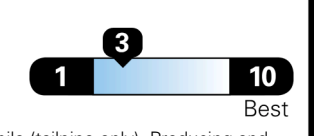

Smog Rating (tailpipe only)

This vehicle emits 457 grams CO₂ per mile. The best emits 0 grams per mile (tailpipe only). Producing and distributing fuel also create emissions; learn more at fueleconomy.gov.

Actual results will vary for many reasons, including driving conditions and how you drive and maintain your vehicle. The average new vehicle gets 27 MPG and costs $7,500 to fuel over 5 years. Cost estimates are based on 15,000 miles per year at $ 2.70 per gallon. MPGe is miles per gasoline gallon equivalent. Vehicle emissions are a significant cause of climate change and smog.

fueleconomy.gov

Calculate personalized estimates and compare vehicles