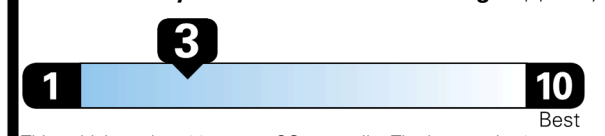

Fuel Economy & Greenhouse Gas Rating (tailpipe only)